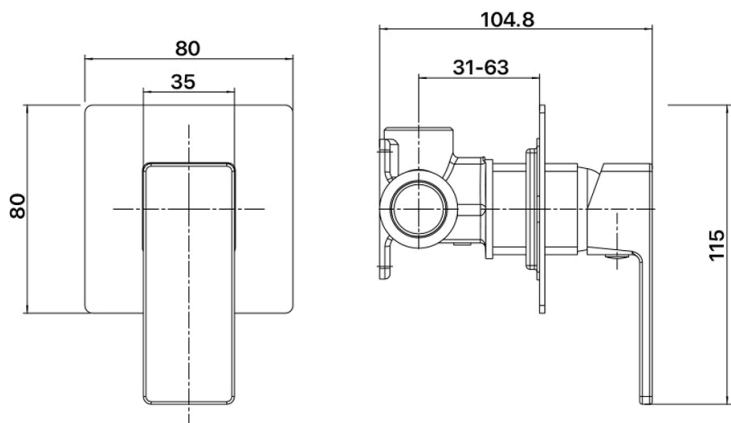

SCAN FOR MORE

A BRAND BY

BRASSHARDS

— GROUP —

www.mixxtapware.com.au | info@mixxtapware.com.au | 1800 657 697